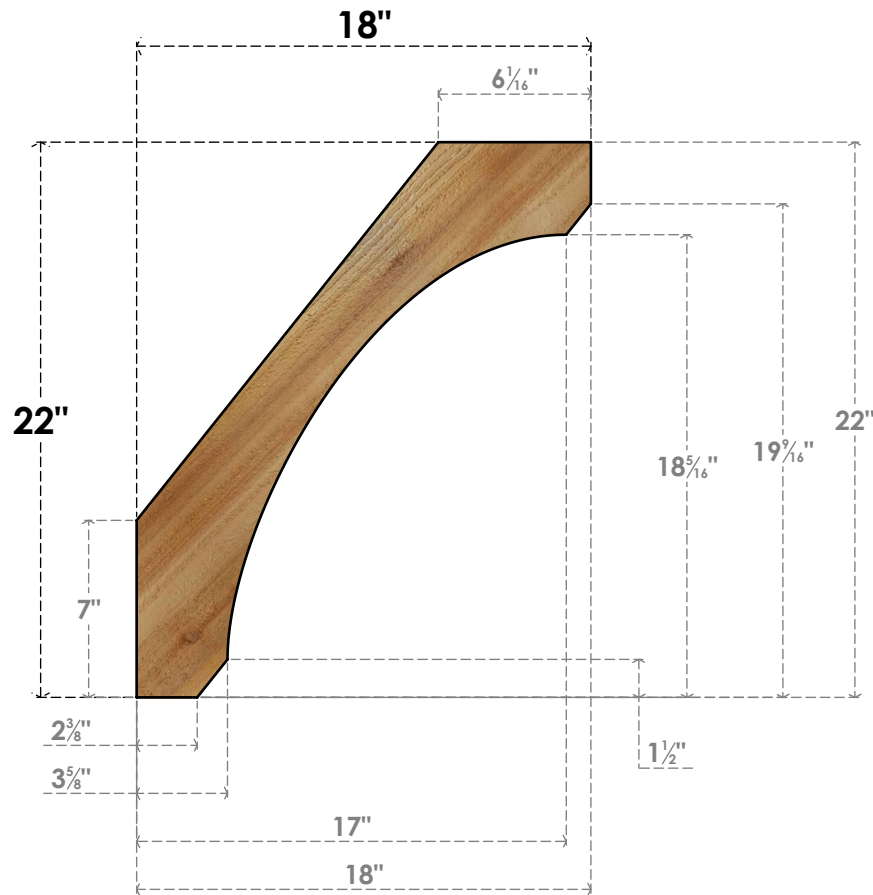

BRC06X18X22LEC00RWR

6"W X 18"D X 22"H LEGACY ROUGH SAWN BRACE, WESTERN RED CEDAR

SIDE

FRONT

EKENA MILLWORK
 2300 WEST MAIN ST.
 CLARKSVILLE, TX 75426
 TOLL FREE: 866-607-0453
 WWW.EKENAMILLWORK.COM

NOTES

1. INSTALLATION TO BE COMPLETED IN ACCORDANCE WITH MANUFACTURER'S SPECIFICATIONS.
2. DRAWING MAY NOT BE TO SCALE
3. THIS DRAWING IS INTENDED FOR DESIGN AND PLANNING PURPOSES ONLY.
4. ALL INFORMATION CONTAINED HEREIN WAS CURRENT AT THE TIME OF DEVELOPMENT BUT MUST BE REVIEWED AND APPROVED BY THE PRODUCT MANUFACTURER TO BE CONSIDERED ACCURATE.
5. PRODUCTS ARE NOT KILN DRIED. THIS ITEM IS UNIQUE AND WILL CONTAIN THE NATURAL VARIATIONS THAT THE WOOD SPECIES OFFERS. THIS MAY RESULT IN VARIATIONS UP TO 1/4"